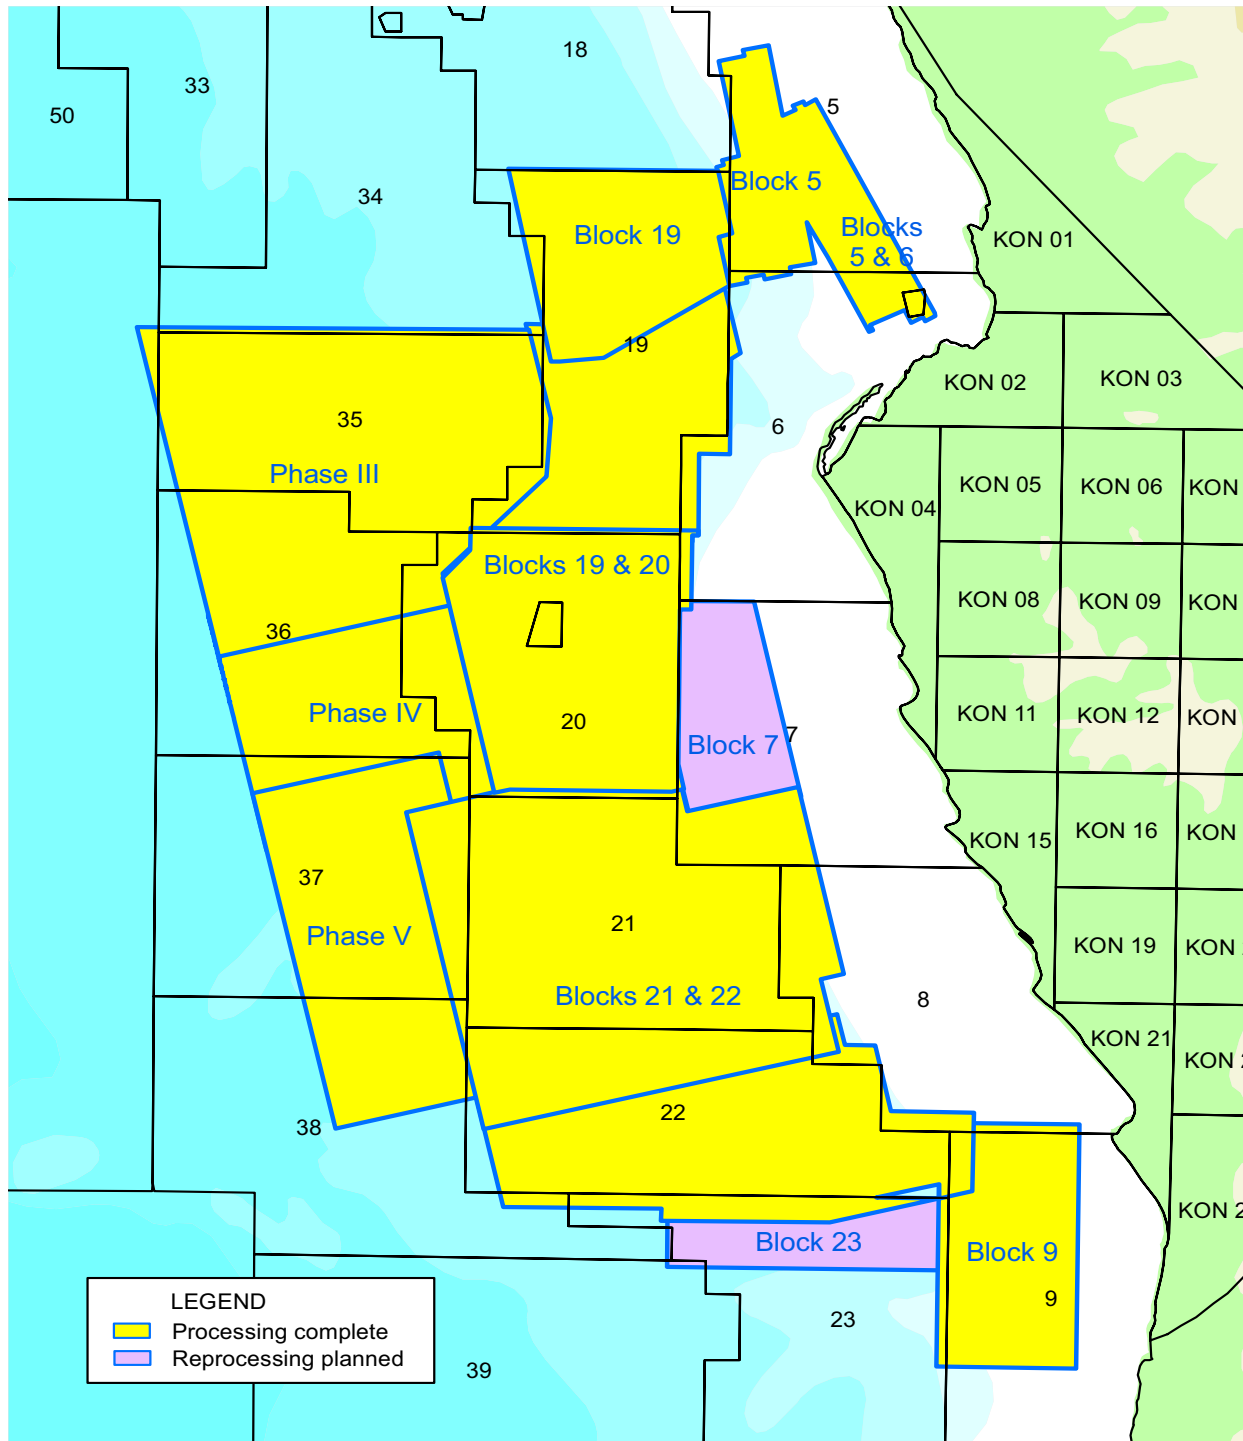

Angola

Kwanza Basin 3D Reprocessing

Summary

In collaboration with Sonangol EP we have acquired new 3D data and reprocessing legacy 3D multiclient surveys.