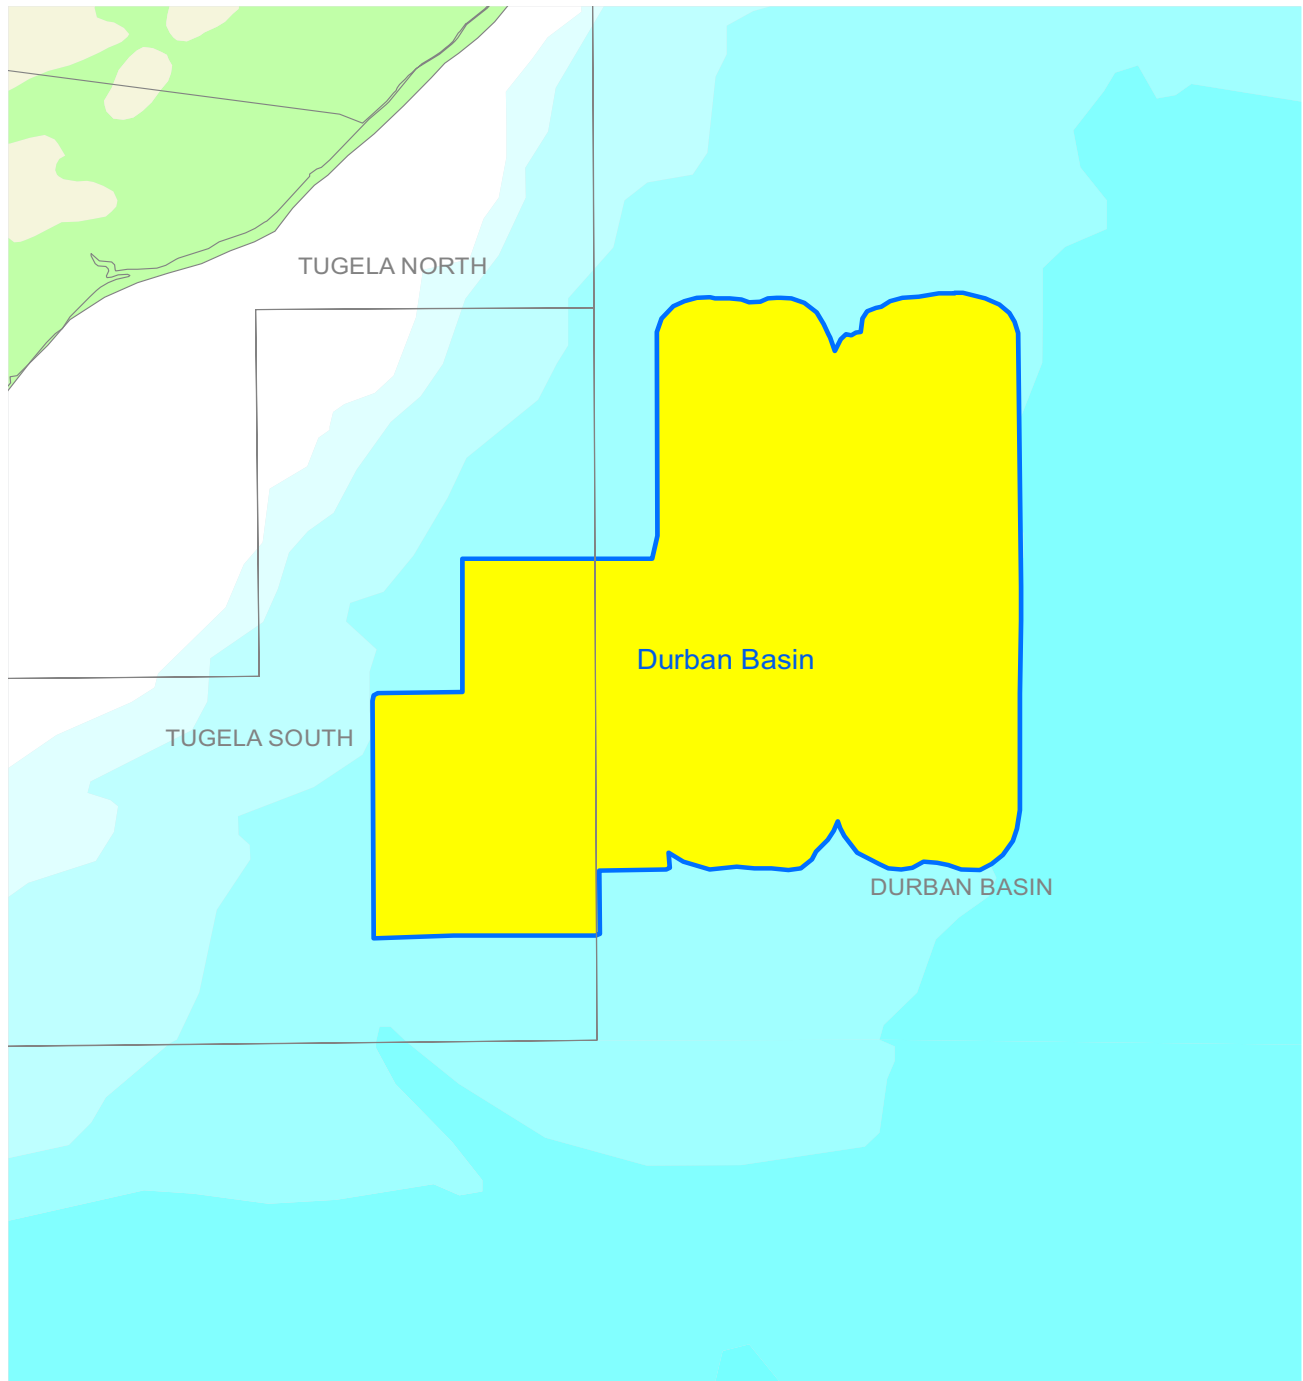

# South Africa

Durban Basin ER236 & Tugela South PSTM 2016 Merge 3D - 6,389 km<sup>2</sup>

© 2017 WesternGeco. MEMS 06/07-17

 3D Survey