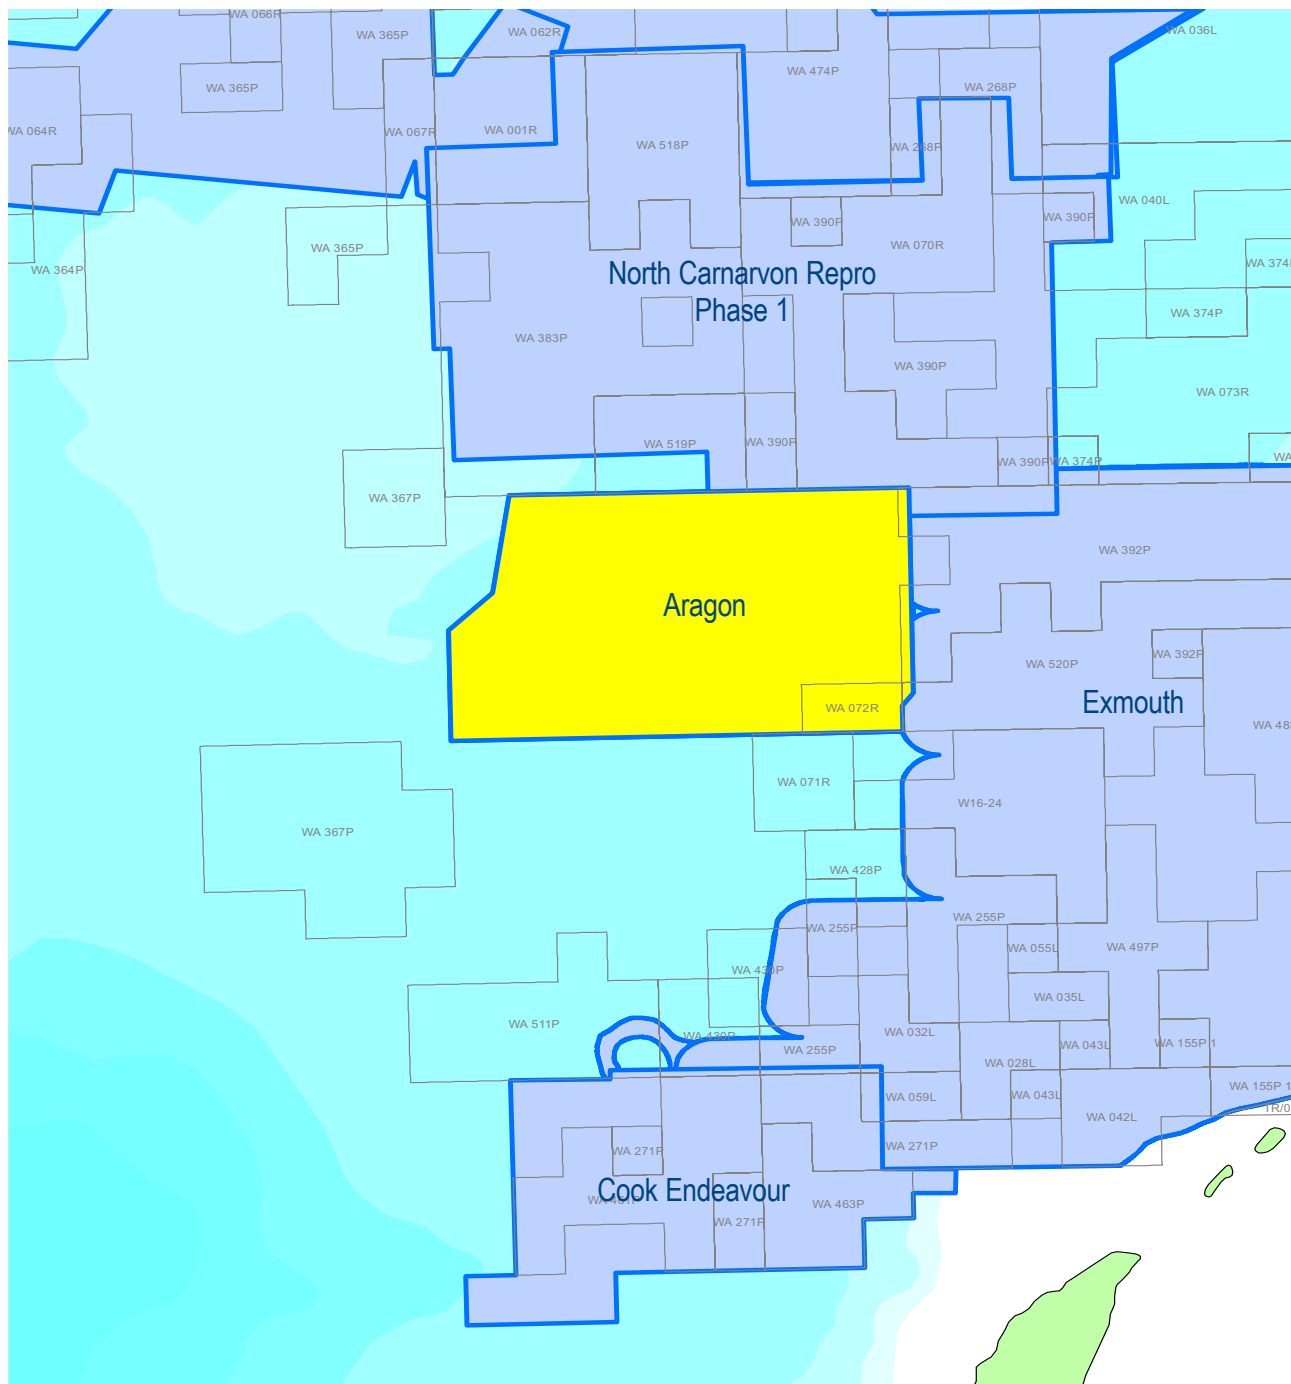

# Australia

Aragon 2008 3D - 3,495 km<sup>2</sup>

© 2017 WesternGeco. MEMS 22-11-17

 3D Survey     Other MC 3D Surveys