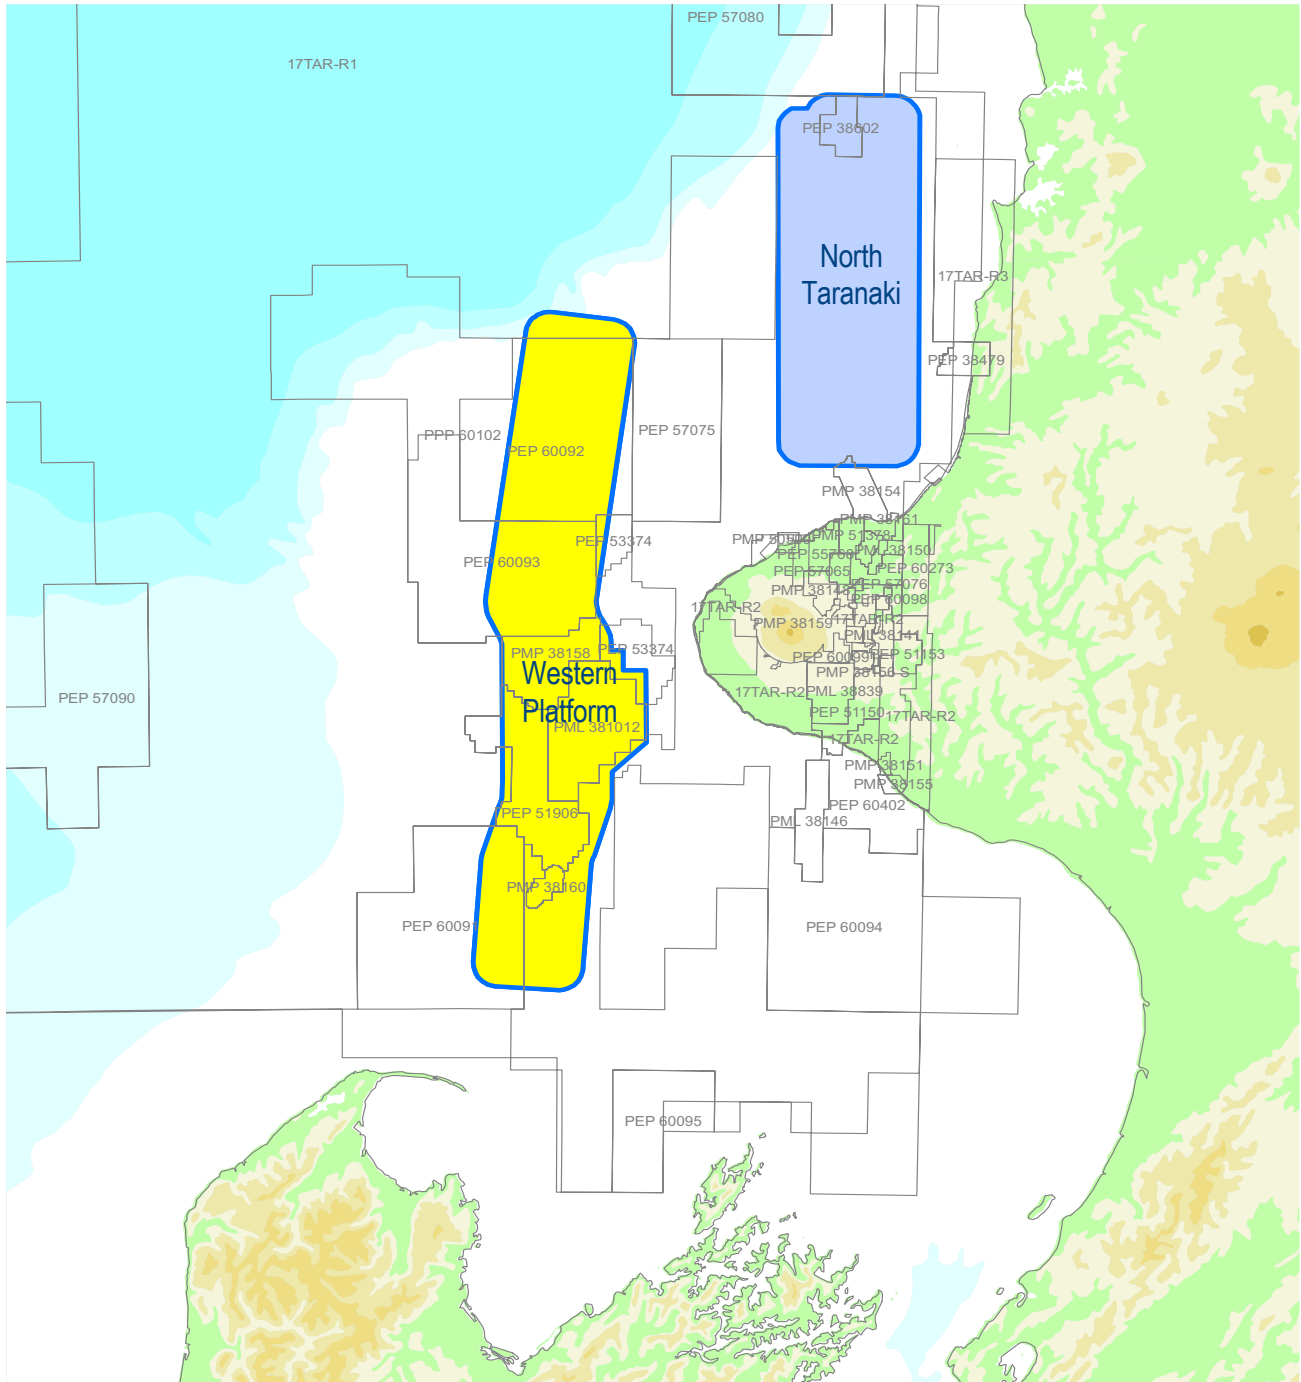

New Zealand

Western Platform 2018 3D - 6,462 km²

© 2018 WesternGeco. MCM6 25-04-18

Yellow box: 3D Survey Blue box: Other MC 3D Surveys